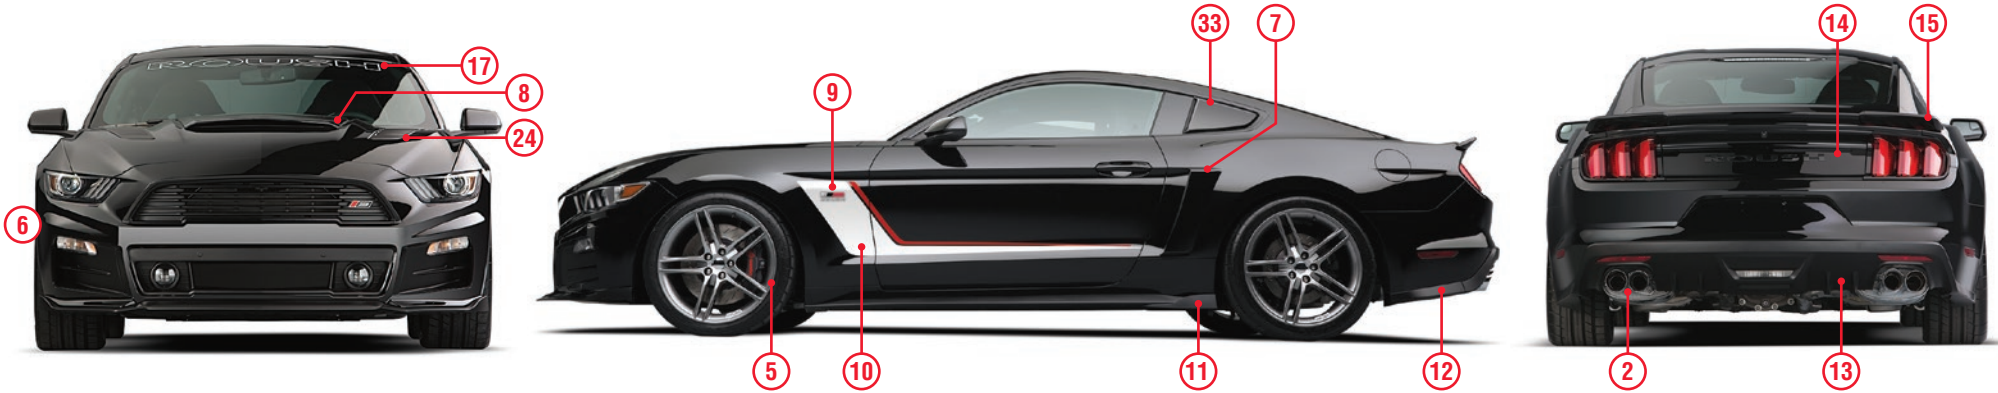

2016

STAGE 3 MUSTANG

RS3

ROUSH
PERFORMANCE

ROUSHperformance.com

2016 ROUSH® STAGE 3 MUSTANG

670HP 545ft-lbs

5.0L V8-Supercharged

ROUSH Powertrain Components

1. 5.0L ROUSHCHARGED™ Powertrain Featuring the ROUSH 2.3L TVS Supercharger
2. ROUSH Exhaust System with Quad Tips (prepped for Active Exhaust)

ROUSH Chassis Components

3. Performance 1-Way Coil Over Suspension System w/ Adjustable Height
4. Extreme-Duty Half Shafts
5. 20" Quicksilver Wheels w/ Ultra High Performance Cooper RS3 Series Tires

ROUSH Body Components

6. 2016 Mustang ROUSH Front Fascia Kit
 - Front Fascia with Aero Pockets
 - High Flow Upper Grille with "3" Badge
 - High Flow Lower Opening
 - Front Chin Splitter
 - Performance Driving Lamps
7. Body Side Scoops (body color)
8. Hood Scoop (body color)
9. ROUSH Fender Badges
10. ROUSH Stage 3 Graphics Package
11. Side Rocker Aero Aids
12. Rear Fascia Side Splitters
13. Aero Rear Valance

ROUSH Interior Components

20. "ROUSH" Serialized Dash Plaque
21. "ROUSH" Instrument Gauge Cluster
22. "ROUSH" Illuminated Door Sill Plates
23. "ROUSH" Embroidered Floor Mats

ROUSH Optional Equipment

24. ROUSH Hood Heat Extractors (molded black)
25. 20" Polished Wheels w/ Ultra High Performance Tires
26. Engine Coil Covers
27. 3-Way Coil Over Suspension System
28. Billet Performance Pedals
29. ROUSH Leather Seating
30. ROUSH Leather Seating for RECARO seating
31. 6-Speed Shifter Ball
32. Trunk Mounted Tool Kit
33. Quarter Window Scoops (black only) - *Fastback only*